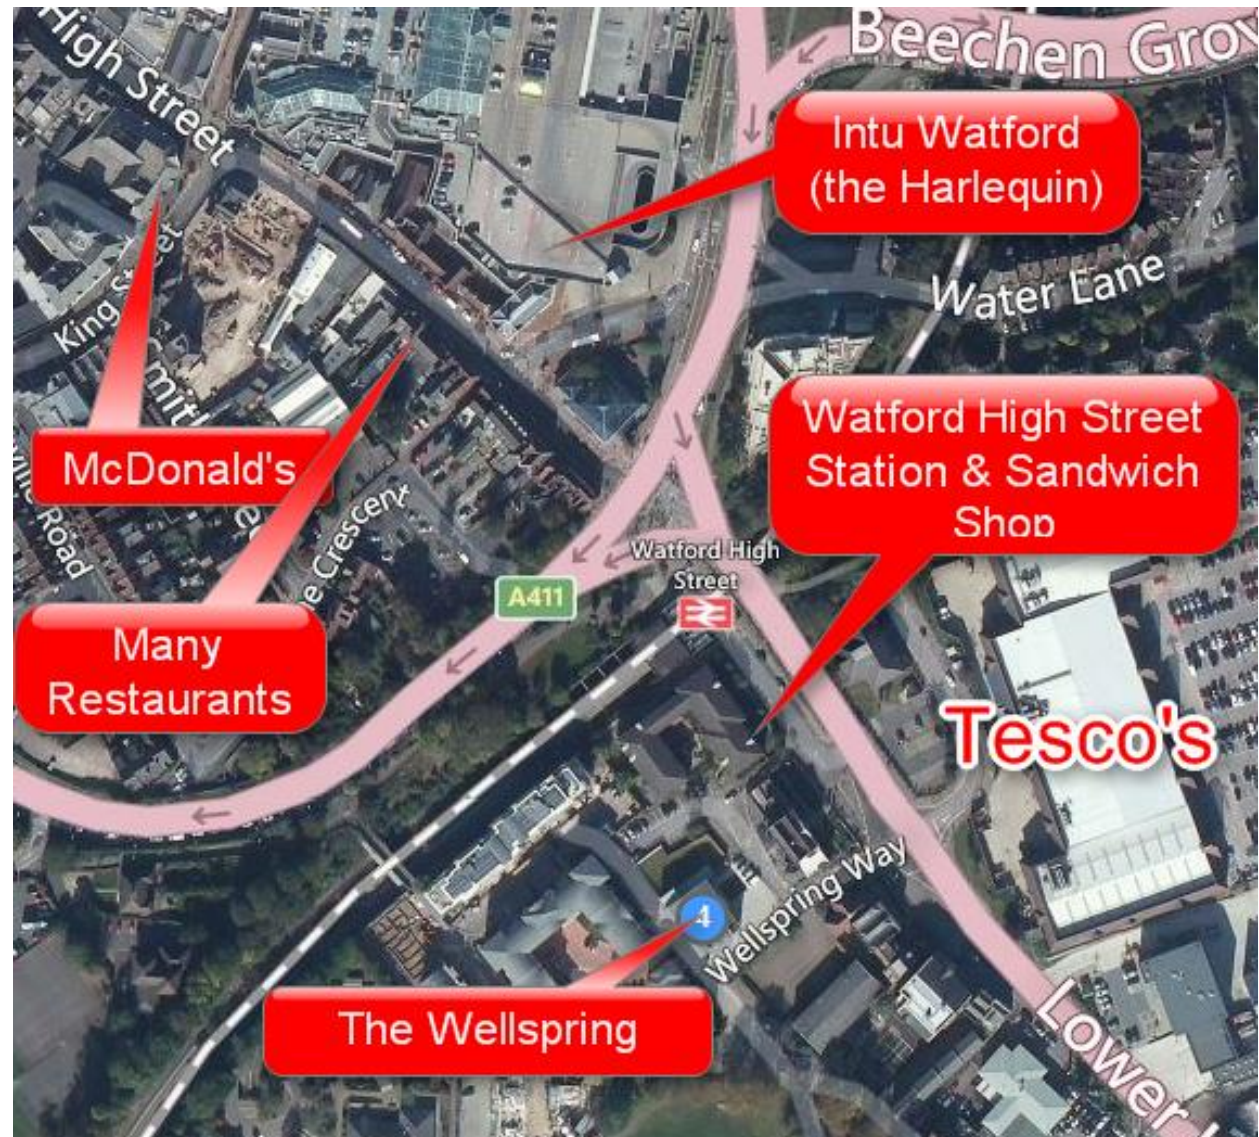

SpringCon Event Information

SpringCon runs from 10:00am to 8:00pm and is held at:

The Wellspring Church Centre,

1, Wellspring Way,

Watford

Hertfordshire

WD17 2AH

(If your satnav is not up-to-date, then try WD17 2NU and Dyson Court.)

This is a large scale view of the surroundings to the Wellspring (for SpringCon) in it's relation to the local food places. The next page shows the Wellspring locality.

Full driving instructions to get to the Wellspring from M1

Junction 5 are on the webpage:

<http://springcon.the-wellspring.org/1.html>

You may park out the front in the Café Car Park or round the back in the Staff Car Park. I recommend that people who will be going for the longest time park in the Staff Car Park around the back and if you will be going for a short time, stick to the Café Car Park. If these are all taken up, then please do come into the event and we can show you where else you can park (maybe on the site).